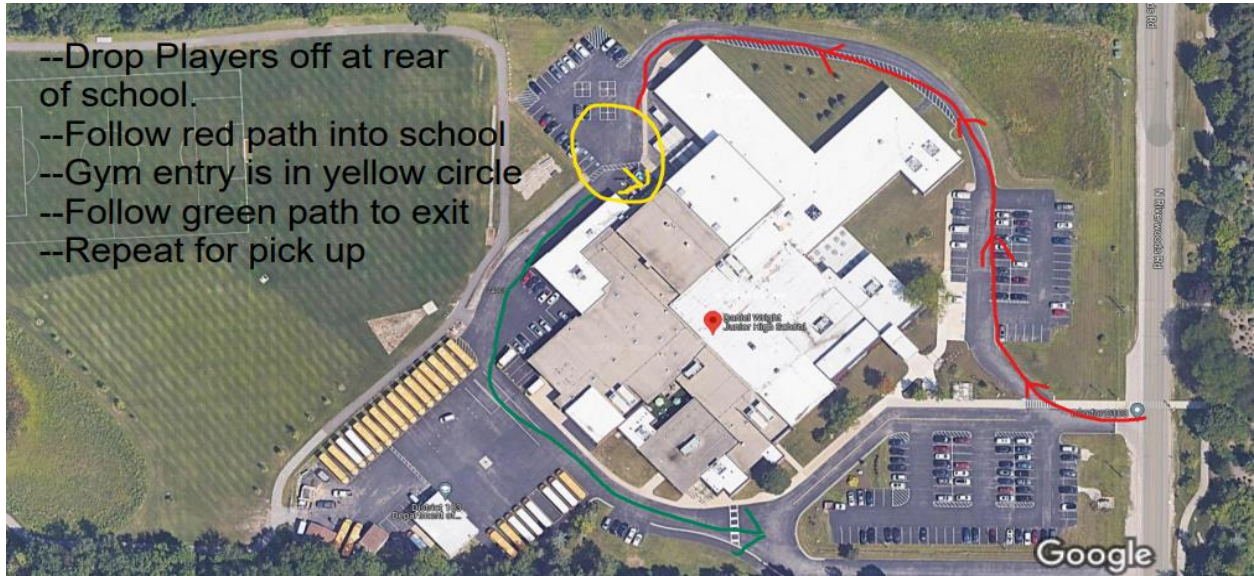

DANIEL WRIGHT GYMNASIUMS

DANIEL WRIGHT JUNIOR HIGH SCHOOL

1370 N RIVERWOODS RD LINCOLNSHIRE IL 60069