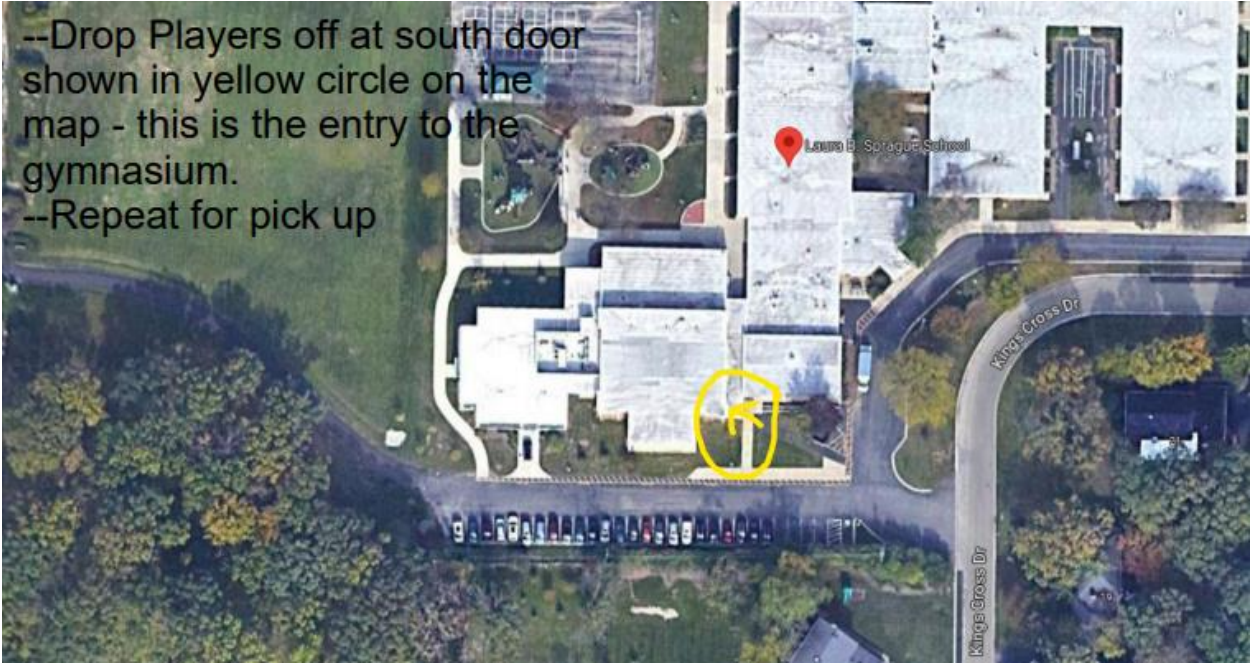

DANIEL WRIGHT GYMNASIUMS

DANIEL WRIGHT JUNIOR HIGH SCHOOL

1370 N RIVERWOODS RD LINCOLNSHIRE IL 60069

HALF DAY SCHOOL GYMNASIUMS

HALF DAY SCHOOL

239 OLDE HALF DAY RD LINCOLNSHIRE IL 60069

SPRAGUE SCHOOL GYMNASIUM

--Drop Players off at south door
shown in yellow circle on the
map - this is the entry to the
gymnasium.
--Repeat for pick up

LAURA B SPRAGUE SCHOOL

2425 RIVERWOODS RD LINCOLNSHIRE IL 60069